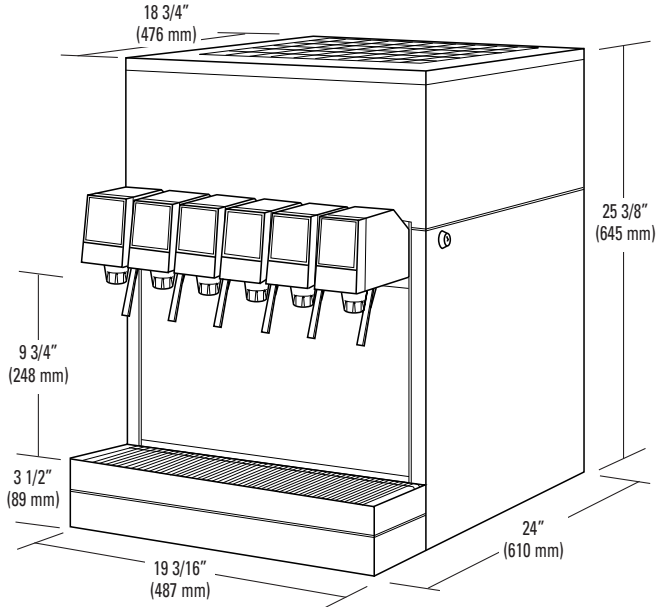

CED 1500 Standard Performance

OPTIONS

Lighted Marquee

SPECIFICATIONS

COMPRESSOR

1/3 hp

MOTORS

Agitator: 25 w
Condenser fan: 9 w

ICE BANK CONTROL

Lancer Electronic Ice Bank Control

TRANSFORMER

24 VAC Secondary

WATER

Capacity: 12 gallons

DIMENSIONS

Width: 19.187 in (487 mm)
Depth: 24 in (610 mm)
Height: 25.375 in (645 mm)

ELECTRICAL

115VAC/60Hz, 7.8 AMPs
230VAC/50Hz, 4.5 AMPs

WEIGHT

Empty: 130 lbs (59 kg)
Operating: 230 lbs (104 kg)
Shipping: 150 lbs (68 kg)

ICE

Capacity: 30 lbs (13.6 kg)

FITTINGS

Soda inlets: 3/8" male barb
Syrup inlets: 3/8" male barb

VALVES

LEV® and other valves available upon request

FLEX MANIFOLD CONFIGURATION

5 valve 2-2-1
6 valve 3-2-1

KEY LOCK SWITCH

DRAW PERFORMANCE

Number of Drinks Below 40°F

75°F (24°C) Ambient Temperature

395 drinks; 12oz. / 2 drinks per minute

90°F (32°C) Ambient Temperature

200 drinks; 12oz. / 2 drinks per minute

Warranty: For warranty specifics by product, contact your Lancer Sales Representatives.

CORPORATE OFFICE 6655 Lancer Blvd - San Antonio, TX 78219
210-310-7000 - 1-800-729-1500 - FAX 210-310-7250 - www.lancercorp.com

Equipment design and/or specifications may change without notice.

"Lancer" is the registered trademark of Lancer Corporation © 2010 Lancer, all rights reserved.

CED 1500 STND CC Spec Sheet 01/10